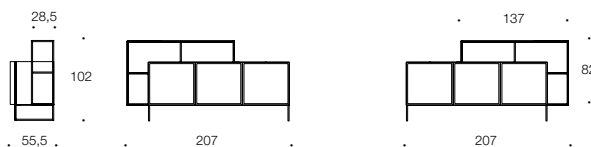

COMP. 03

COMP. 04

COMP. 05

COMP. 06

Alma is a collection of sideboards available in six versions, linear or with metal frame. The doors are opened with slow-motion hinges. In the horizontal sideboards the central doors are pulled out frontally.