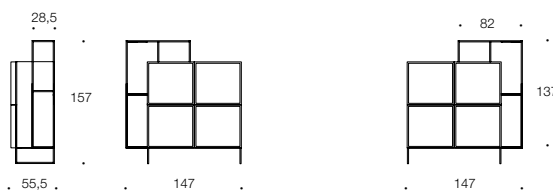

COMP. 03

COMP. 04

COMP. 05

COMP. 06

Alma is a collection of sideboards available in six versions, linear or with metal frame. The doors are opened with slow-motion hinges. In the horizontal sideboards the central doors are pulled out frontally.