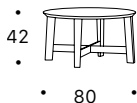

Evan

DOIMO[®]

Salotti

Doimo Salotti S.r.l.
Via Montegrappa, 90
31010 Moriago della Battaglia TV Italia

Il piano realizzato in MDF pantografato con bordo a 45° è disponibile nelle finiture dei colori laccati a campionario o in pietra Gray Stone solo nella misura da 80 cm.

Misure: L cm 80 P cm 80 H cm 42
L cm 130 P cm 130 H cm 32

The top is made of pantographed MDF with 45° edge and is available in lacquered colours or in Gray Stone only in the 80 cm size.

Evan is an imposing coffee table to be placed in front of a living room thanks to its important shape. It is available in two different sizes that differ in diameter and height.

Standard feet: in solid wood base with Rovere Cenere finish, available in Canaletto or Noce Naturale finishes.

Measures: L cm 80 D cm 80 H cm 42
L cm 130 D cm 130 H cm 32

Le plateau est en MDF pantographié avec un bord à 45° et est disponible dans des couleurs laquées ou en Gray Stone uniquement dans la taille 80 cm.

Mesures: L cm 80 P cm 80 H cm 42
L cm 130 P cm 130 H cm 32